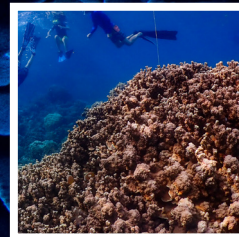

HOW TO FIND AN OBSERVATION SITE

1

SEARCH INFORMATION

Aks local dives clubs or experts (scientists, associations)

et/ou

Connect to the platform by scanning the QR code : [inaturalist.org](https://www.inaturalist.org)

2

SEARCH

Search for a site with as many colonies as possible or large-sized colonies.

Porites rus colonies can be found at depths ranging from 1 m near the coast to 40 m deep.

3

CONFIRM

Confirm, if you wish, the correct species by sending us photos by email:

tamanotetaioto@gmail.com

4

RECORD

Record the position of the **Porites Rus** colonies you have identified on :

iNaturalist