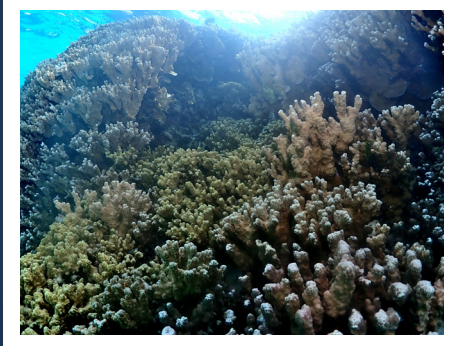

IDENTIFICATION SHEET

PORITES RUS

Coral of the family Poritidae

The colonies are **massive round shapes with small branches**. Their sizes vary from a few centimeters to several meters.

SHAPE CHANGE

At depth (-20m) or in low light conditions, the colonies will adapt its **shape and forms plates**.

It can also have **mixed form** in intermediate depth (5 - 15 m)

Be careful, it can be confused with other species. The Porites rus has an irregular **surface and edge of the colony will be clearer**.

THE POLYPS

Small sizes (1 mm) and form light dots throughout the colony.