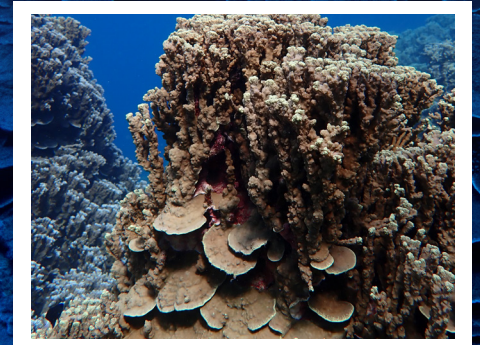

IDENTIFICATION SHEET

PORITES RUS

Coral of the family Poritidae

The colonies are **massive round shapes with small branches**. Their sizes vary from a few centimeters to several meters.

SHAPE CHANGE

At depth (-20m) or in low light conditions, the colonies will adapt its **shape and forms plates**.

It can also have **mixed form** in intermediate depth (5 - 15 m)

Be careful, it can be confused with other species. The Porites rus has an irregular **surface and edge of the colony will be clearer**.

THE POLYPS

Small sizes (1 mm) and form light dots throughout the colony.