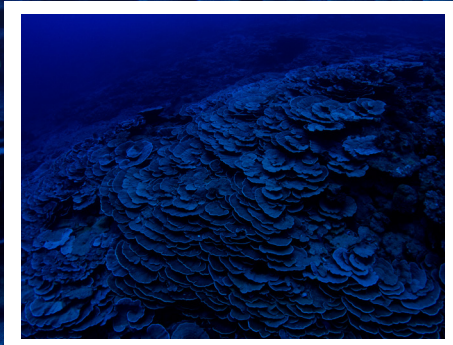

IDENTIFICATION SHEET

PORITES RUS

Coral of the family Poritidae

The colonies are **massive round shapes with small branches**. Their sizes vary from a few centimeters to several meters.

SHAPE CHANGE

At depth (-20m) or in low light conditions, the colonies will adapt its **shape and forms plates**.

It can also have **mixed form** in intermediate depth (5 - 15 m)

Be careful, it can be confused with other species. The Porites rus has an irregular **surface and edge of the colony will be clearer**.

THE POLYPS

Small sizes (1 mm) and form light dots throughout the colony.