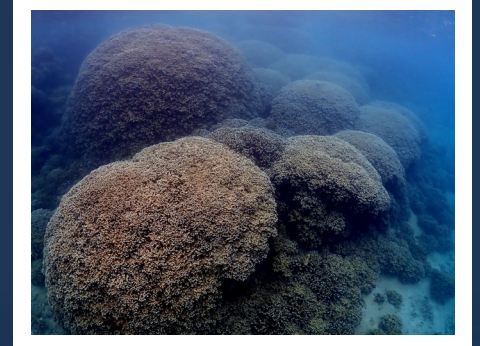

IDENTIFICATION SHEET

PORITES RUS

Coral of the family Poritidae

The colonies are **massive round shapes with small branches**. Their sizes vary from a few centimeters to several meters.

SHAPE CHANGE

At depth (-20m) or in low light conditions, the colonies will adapt its **shape and forms plates**.

It can also have **mixed form** in intermediate depth (5 - 15 m)

Be careful, it can be confused with other species. The Porites rus has an irregular **surface and edge of the colony will be clearer**.

THE POLYPS

Small sizes (1 mm) and form light dots throughout the colony.